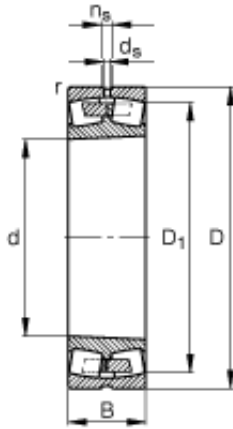

France Import Bearing Co., Ltd.

100 mm x 165 mm x 52 mm FAG 23120-E1A-K-M spherical roller bearings

Bearing No. 23120-E1A-K-M

23120-E1A-K-M Bearing 2D drawings and 3D CAD models

Size	100x165x52 mm
Bore Diameter	100 mm
Outer Diameter	165 mm
Width	52 mm
d	100 mm
D	165 mm
B	52 mm
D_1	146,3 mm
$D_{a \max}$	154 mm
$d_{a \min}$	111 mm
d_s	3,2 mm
n_s	6,5 mm
$r_{a \max}$	2 mm
r_{\min}	2 mm
m	4,2 kg / Weight
C_r	450000 N / Dynamic load rating (radial)
e	0,28
Y_1	2,37
Y_2	3,53
C_{0r}	570000 N / Static load rating (radial)
Y_0	2,32
n_G	4000 1/min / Limiting speed