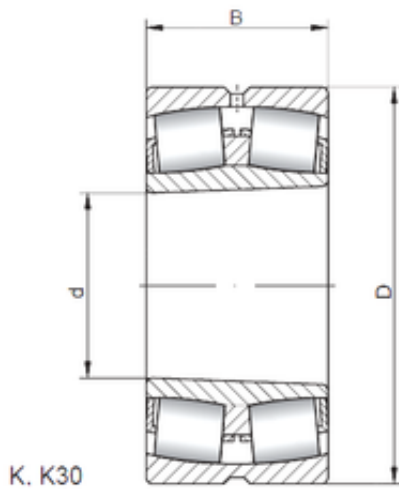

France Import Bearing Co., Ltd.

100 mm x 165 mm x 52 mm Loyal 23120 KCW33 spherical roller bearings

Bearing No. 23120 KCW33

Size	100x165x52 mm
Bore Diameter	100 mm
Outer Diameter	165 mm
Width	52 mm
d	100 mm
D	165 mm
B	52 mm
C	52 mm
Weight	4,2 Kg
Basic dynamic load rating (C)	322 kN
Basic static load rating (C0)	490 kN
(Grease) Lubrication Speed	2000 r/min

23120 KCW33 Bearing 2D drawings and 3D CAD models