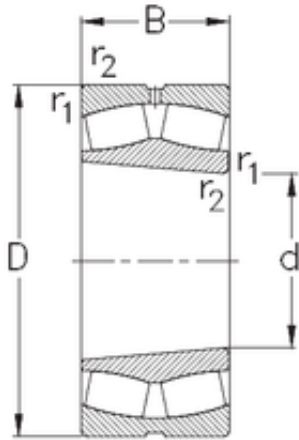

France Import Bearing Co., Ltd.

100 mm x 180 mm x 60,3 mm NKE 23220-K-MB-W33 spherical roller bearings

Bearing No. 23220-K-MB-W33

| | |
|-------------------------------|-----------------|
| Size | 100x180x60.3 mm |
| Bore Diameter | 100 mm |
| Outer Diameter | 180 mm |
| Width | 60,3 mm |
| d | 100 mm |
| D | 180 mm |
| B | 60,3 mm |
| C | 60,3 mm |
| r1 min. | 2,1 mm |
| r2 min. | 2,1 mm |
| Weight | 6,7 Kg |
| Basic dynamic load rating (C) | 390 kN |
| Basic static load rating (C0) | 532 kN |
| Limiting speed | 3400 r/min |
| Calculation factor (e) | 0,34 |
| Calculation factor (Y0) | 1,9 |
| Calculation factor (Y1) | 2 |

23220-K-MB-W33 Bearing 2D drawings and 3D CAD models